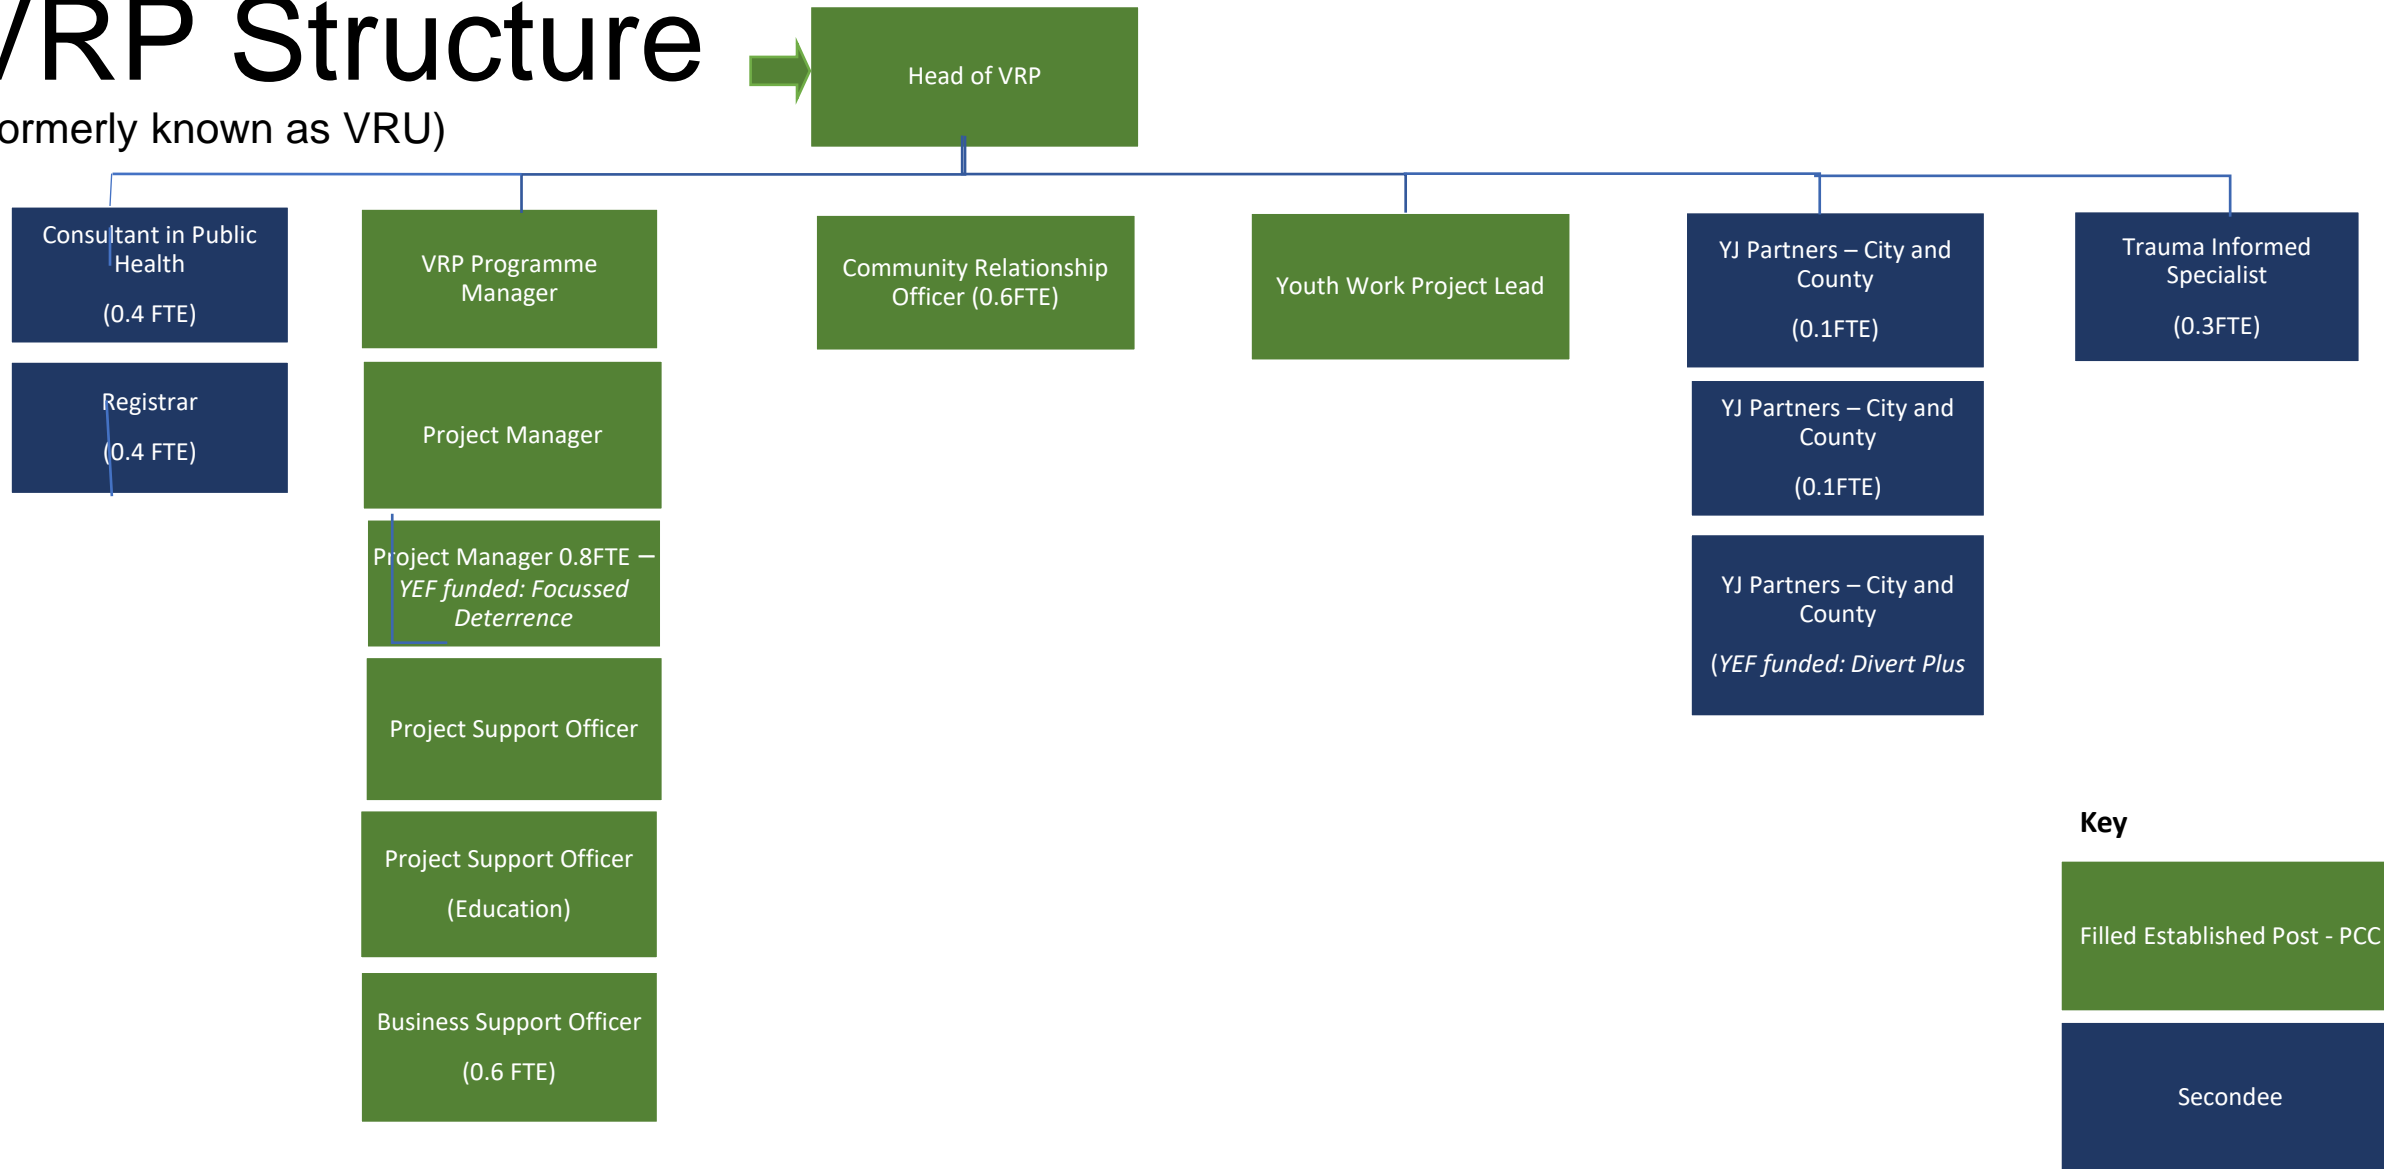

# Nottinghamshire OPCC/VRP Structure

\* Shared with VRU  
 \*\* Services provided directly to Crime Drug Partnership/ Safer Nottinghamshire Board

# VRP Structure

(Formerly known as VRU)

## Key

Filled Established Post - PCC

Seconded