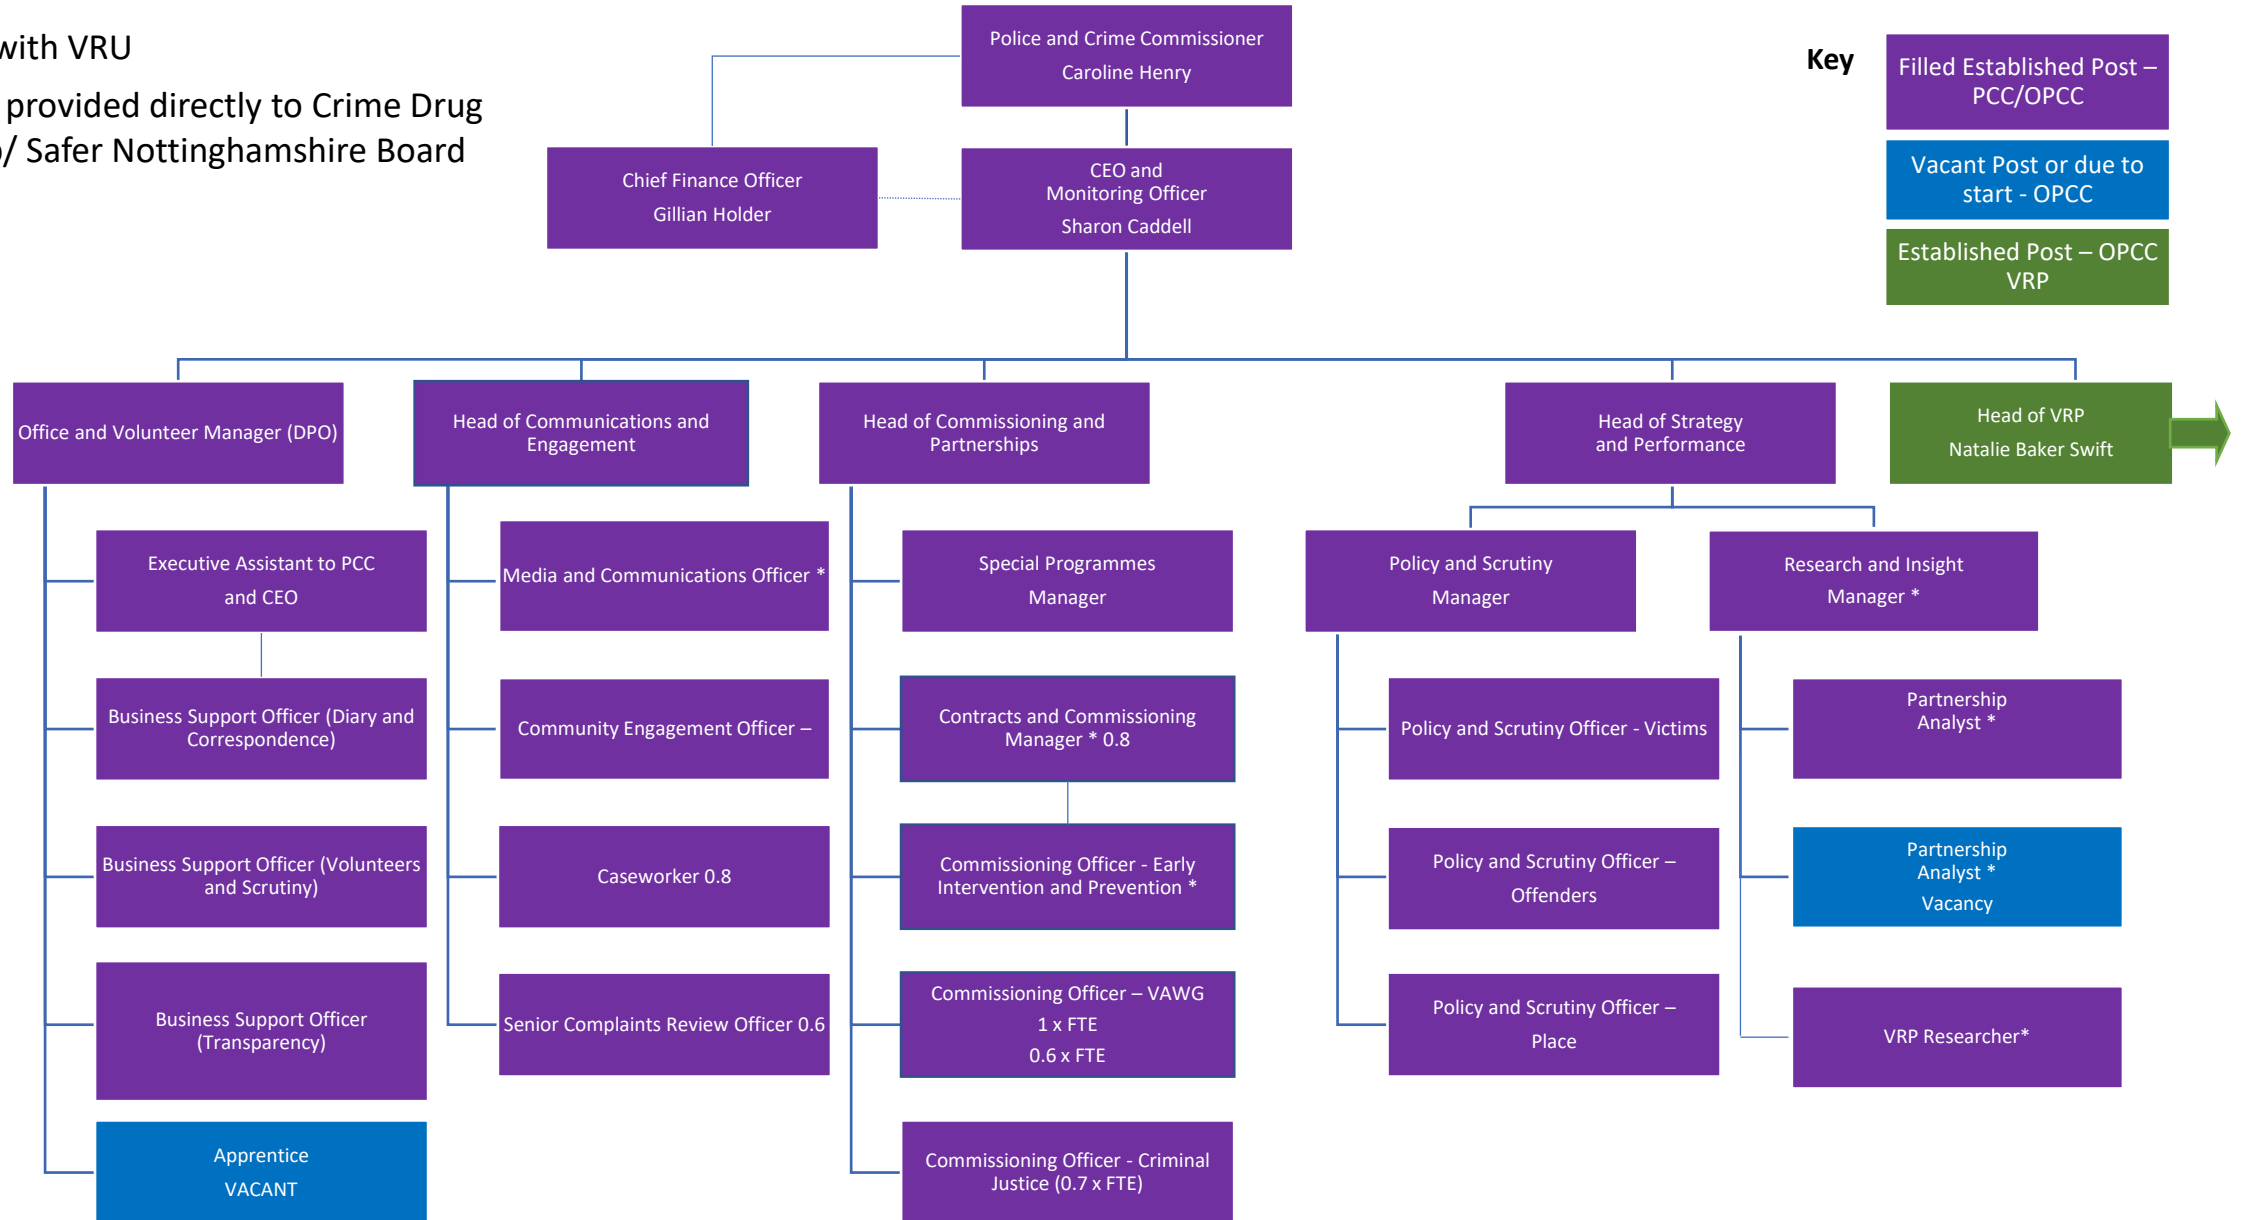

# Nottinghamshire OPCC/VRP Structure

\* Shared with VRU  
 \*\* Services provided directly to Crime Drug Partnership/ Safer Nottinghamshire Board

# VRP Structure

(Formerly known as VRU)

## Key

Filled Established Post - PCC

Seconded